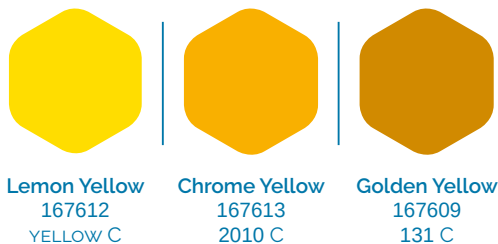

TEXILAC

CARTELLA COLORI
COLOURS CHART

EPTAINKS

the partner for industrial printing

TEXILAC MONO A FREDDO

Inchiostri a base acqua coprenti e **autoreticolanti**, con finitura opaca
Water base opaque and self-curing inks, with matt finishing

GAMMA

167601 Bianco
167891 Bianco Extra 08

167624 Nero

167600 Trasparente

167690 Base per Colorati

TEXILAC COLORANTI

Pigmenti concentrati | *High concentration pigments*

TEXILAC PO-E