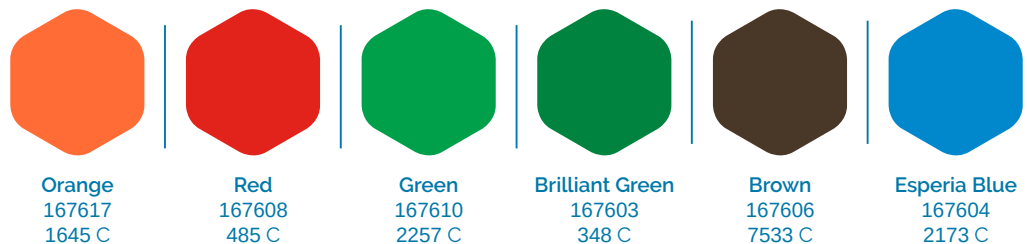

TEXILAC

CARTELLA COLORI
COLOURS CHART

EPTAINKS

the partner for industrial printing

TEXILAC MONO A FREDDO

Inchiostri a base acqua coprenti e **autoreticolanti**, con finitura opaca
Water base opaque and self-curing inks, with matt finishing

GAMMA

167601 Bianco
167891 Bianco Extra 08

167624 Nero

167600 Trasparente

167690 Base per Colorati

TEXILAC COLORANTI

Pigmenti concentrati | *High concentration pigments*

TEXILAC PO-E