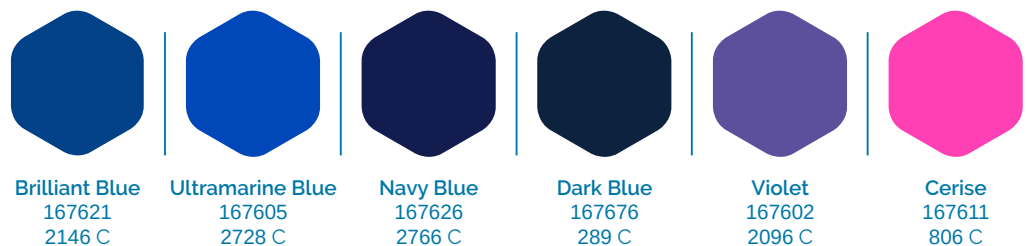

TEXILAC

CARTELLA COLORI
COLOURS CHART

EPTAINKS

the partner for industrial printing

TEXILAC MONO A FREDDO

Inchiostri a base acqua coprenti e **autoreticolanti**, con finitura opaca
Water base opaque and self-curing inks, with matt finishing

GAMMA

167601 Bianco
167891 Bianco Extra 08

167624 Nero

167600 Trasparente

167690 Base per Colorati

TEXILAC COLORANTI

Pigmenti concentrati | *High concentration pigments*

TEXILAC PO-E